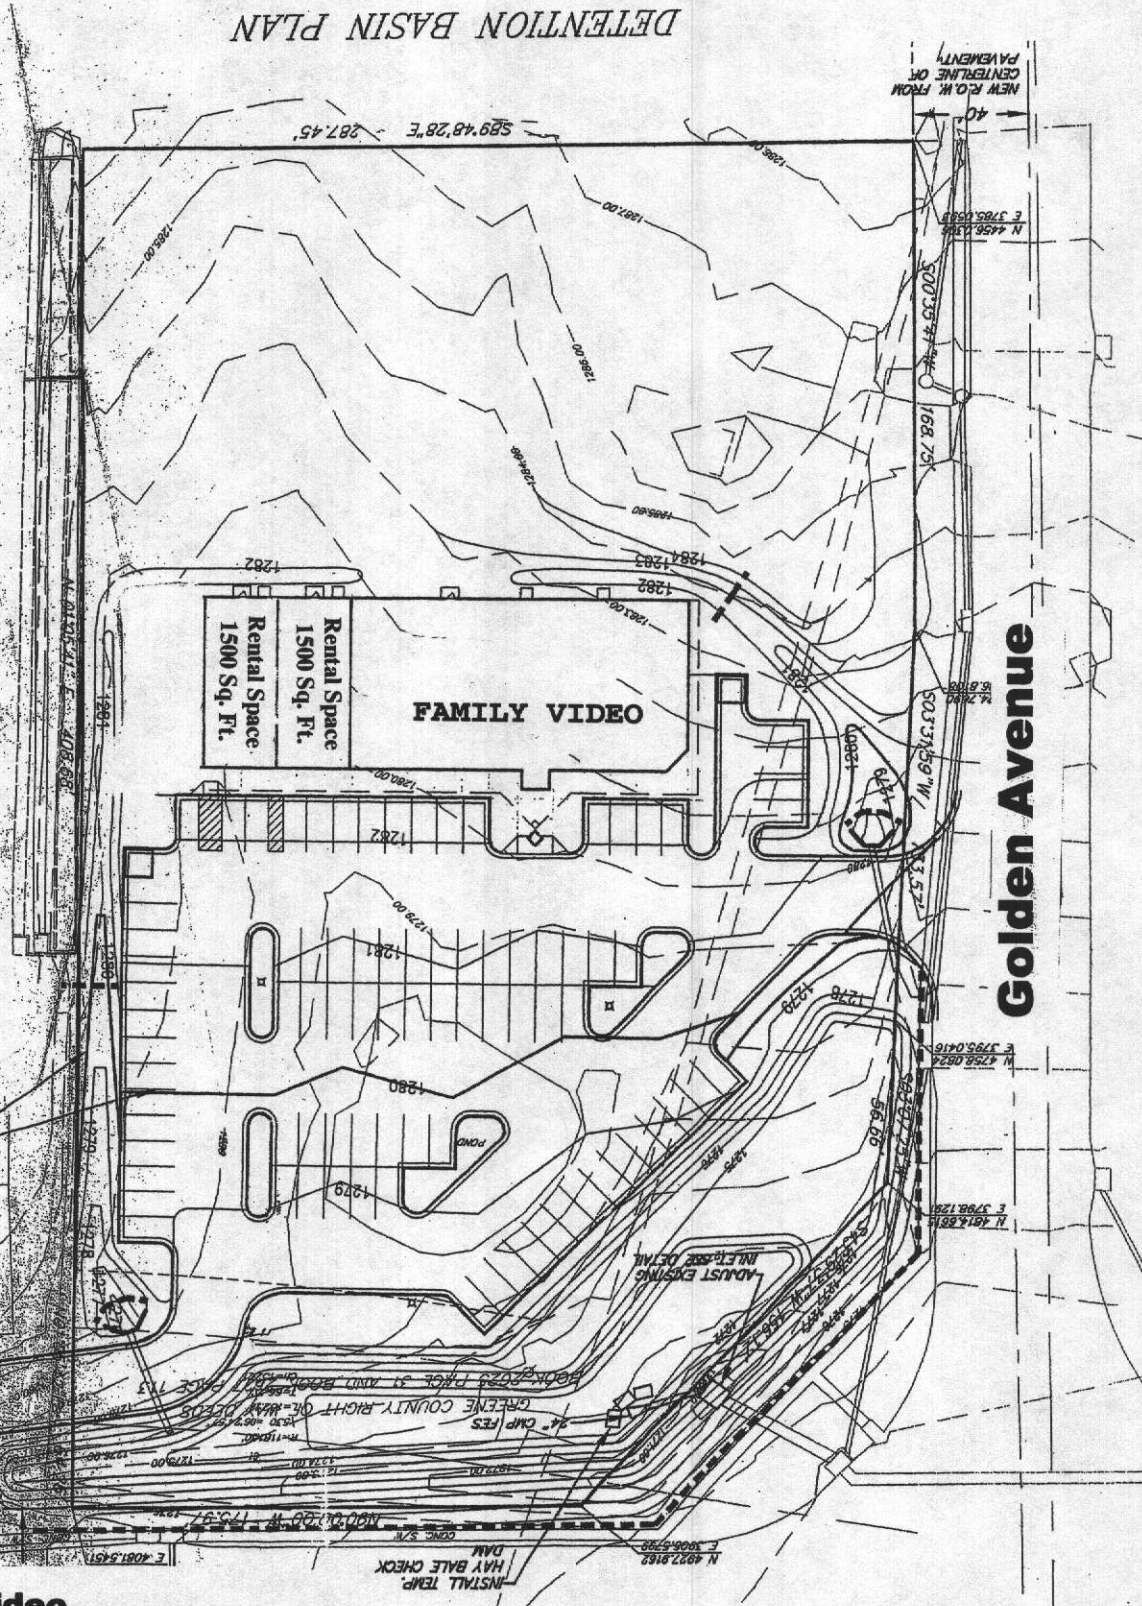

#390

Springfield, MO

DEFENTION BASIN PLAN

SI WK
WOVEN WIRE FENCE
(ADDITIONAL)

BEHIND SITE
GRADING SEE
ARCH PLANS &
SITE LAYOUT

Golden Avenue

Republic Road

Family Video
 Commercial Lease Division
 847-904-9052