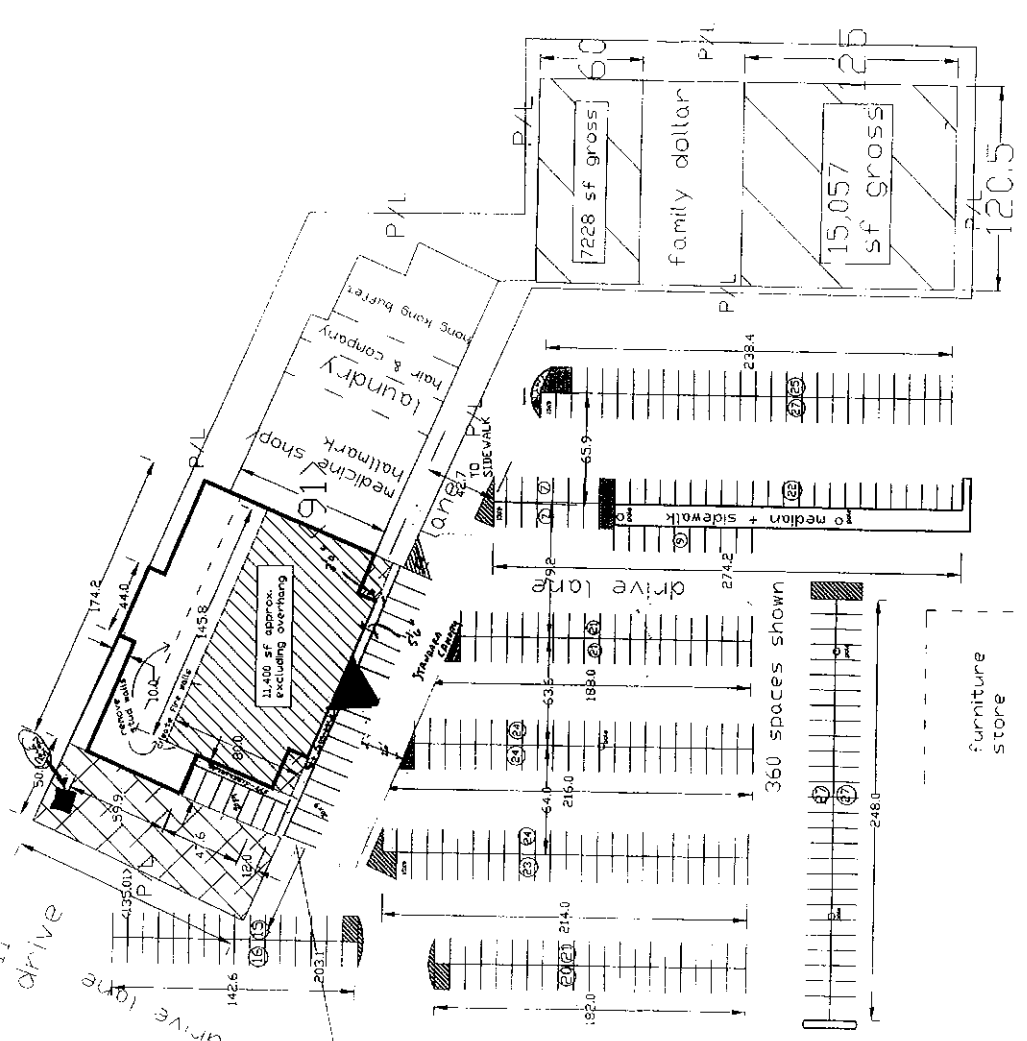

Waipaca Street exhibit "B"

drive lane

drive

Festival Foods

360 spaces shown

furniture store

125 1000 27